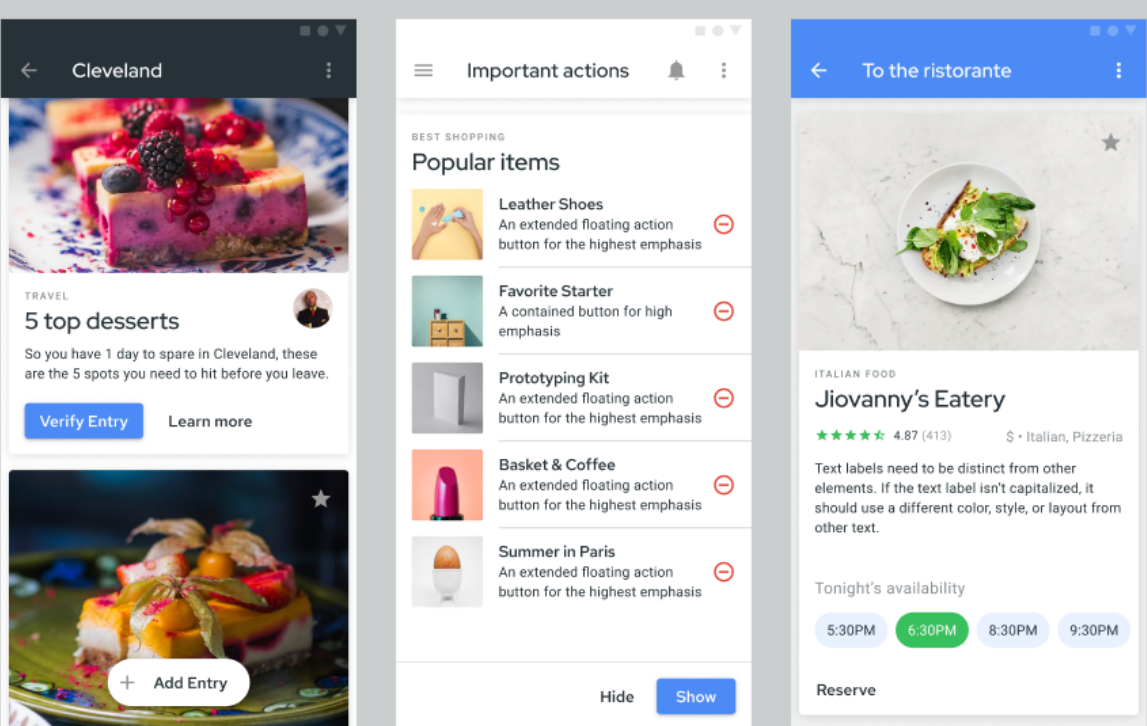

Container

Cusom

Patterns

Templates

FAB (Floating Action Button)

Square

Top

Submenu