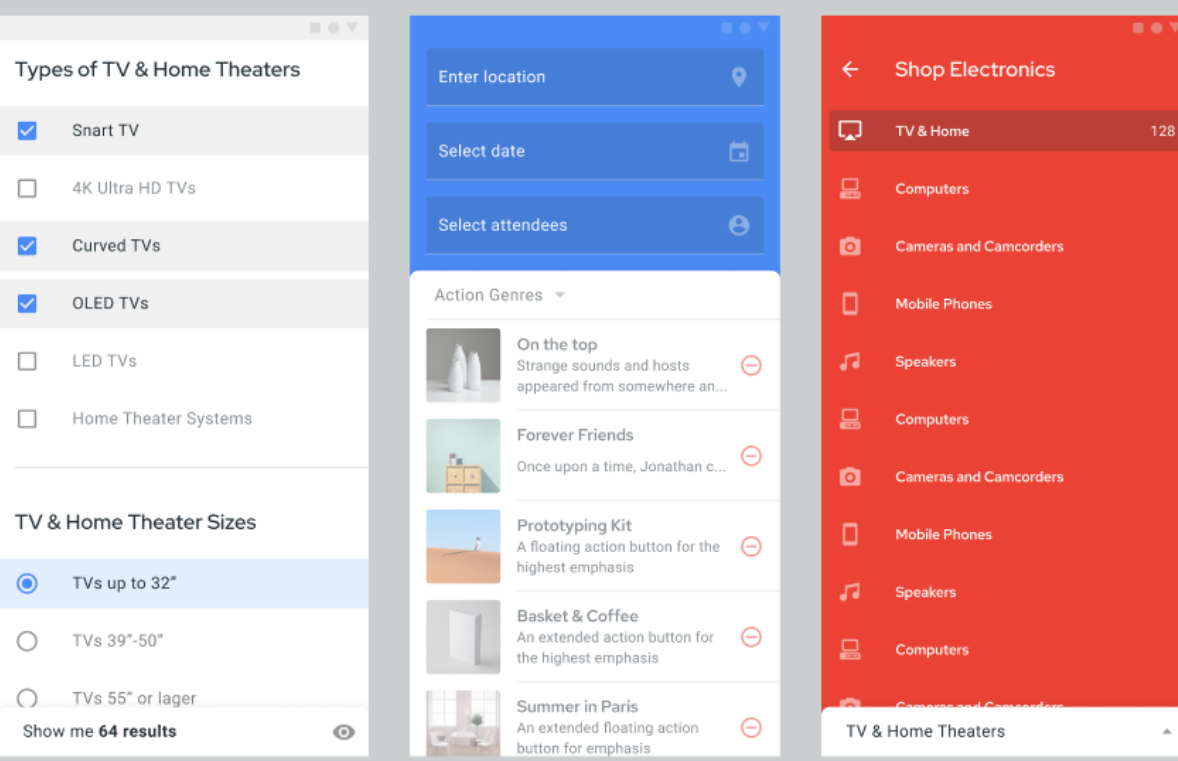

Bottom

Patterns

Templates

Templates

Patterns

Templates

Text Only

Text & Pic

Grid Card

Big Pic

Patterns

meural.com

MEURAL POWERED BY NETGEAR CANVAS SWIVEL MOUNT MEMBERSHIP APP

Introducing the Meural Canvas
The smart art frame that brings every brushstroke to life.

SHOP WATCH THE VIDEO