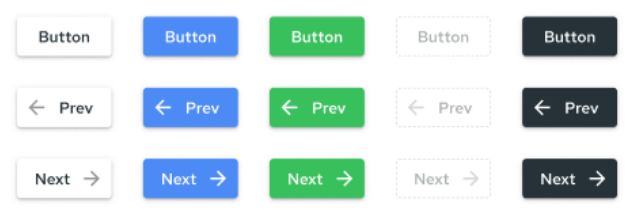

Container

Cusom

Patterns

Templates

FAB (Floating Action Button)

Square

Top

Submenu