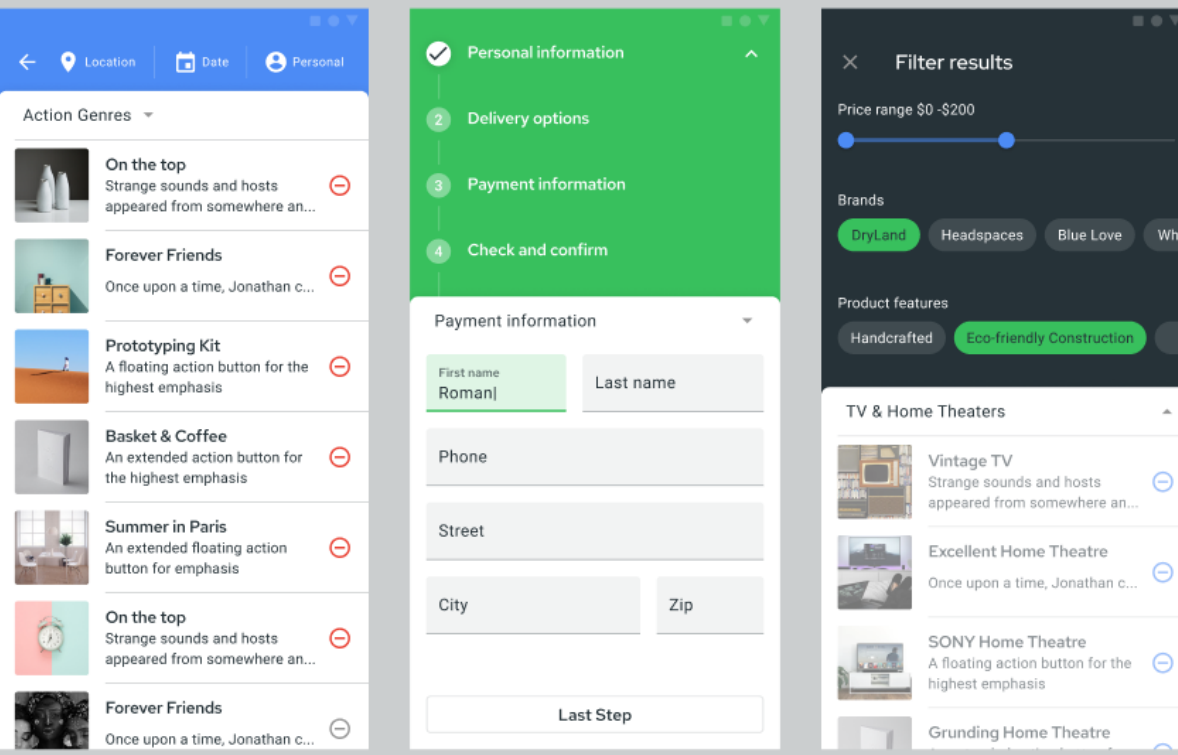

Bottom

Patterns

Templates

Templates

Patterns

Templates

Text Only

Text & Pic

Grid Card

Big Pic

Patterns

meural.com

MEURAL POWERED BY NETGEAR CANVAS SWIVEL MOUNT MEMBERSHIP APP

Introducing the Meural Canvas
The smart art frame that brings every brushstroke to life.

SHOP WATCH THE VIDEO