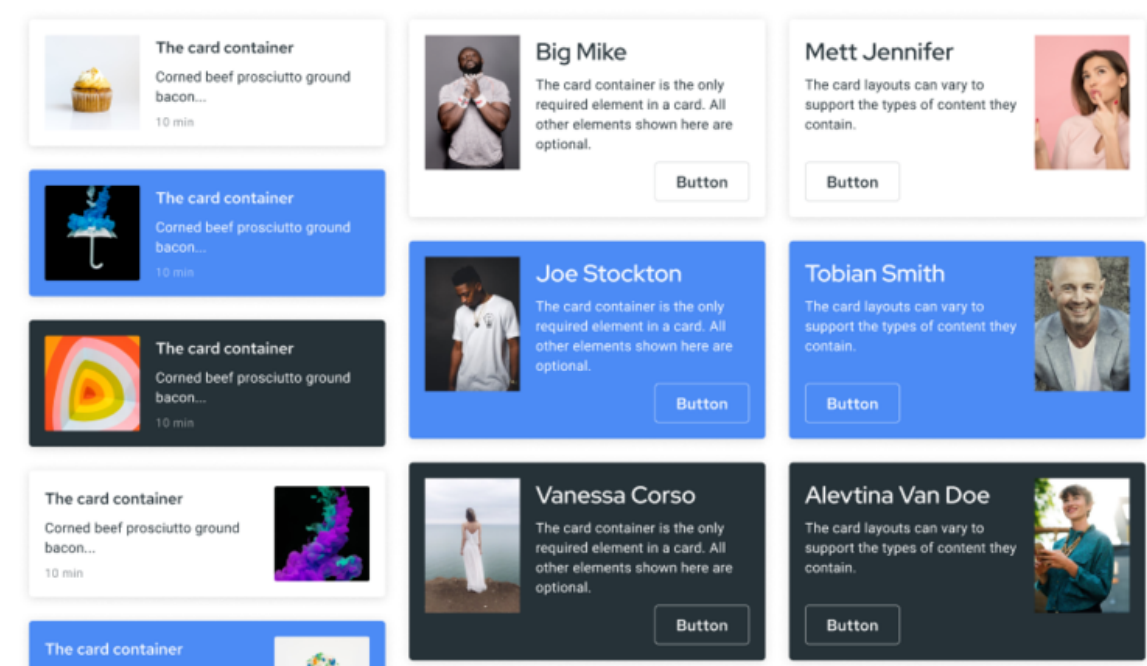

Bottom

Patterns

Templates

Templates

Patterns

Templates

Text Only

Text & Pic

Grid Card

Big Pic

Patterns

meural.com

MEURAL POWERED BY NETGEAR CANVAS SWIVEL MOUNT MEMBERSHIP APP

Introducing the Meural Canvas
The smart art frame that brings every brushstroke to life.

SHOP WATCH THE VIDEO