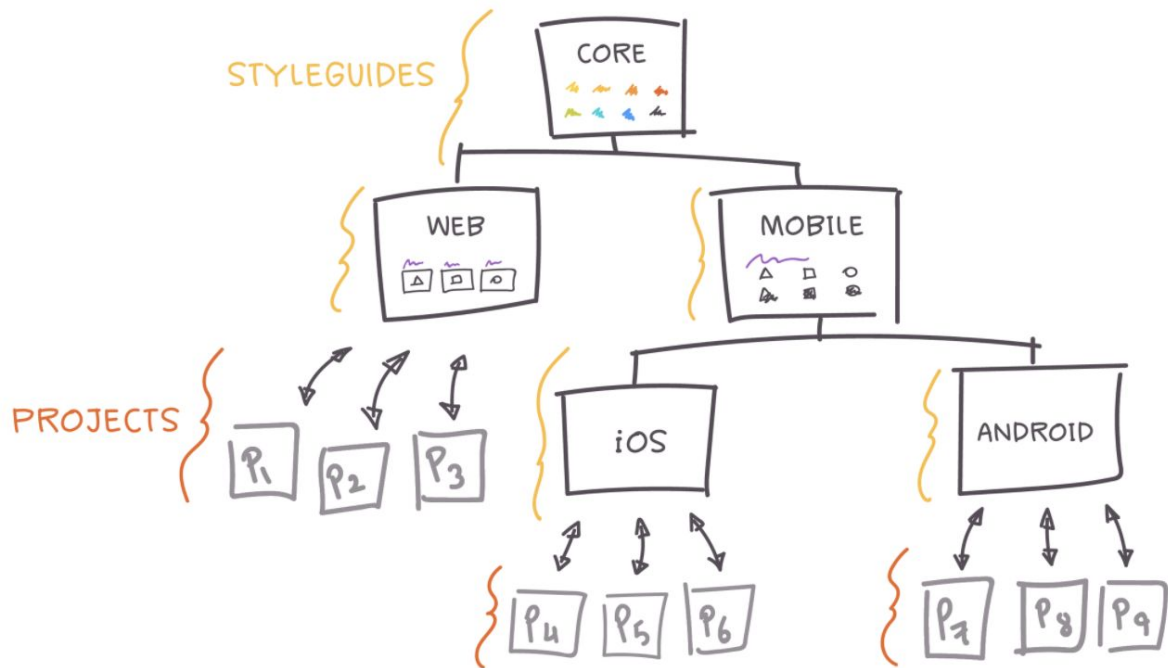

MARKETING PM

DEV

CONTENT

Structure

Light Screens

Dark Screens

#3

Automation & Scale

Extend Design Systems AND Connect to Code

How is Zeplin helping?

THOU SHALT
DO ONTO THY
DEVELOPER
AS THY DOES
ONTO THY
SELF

THOU SHALT
USE THE
CORRECT
AUTO
LAYOUT

Finalization

Flows and Annotations

Sections