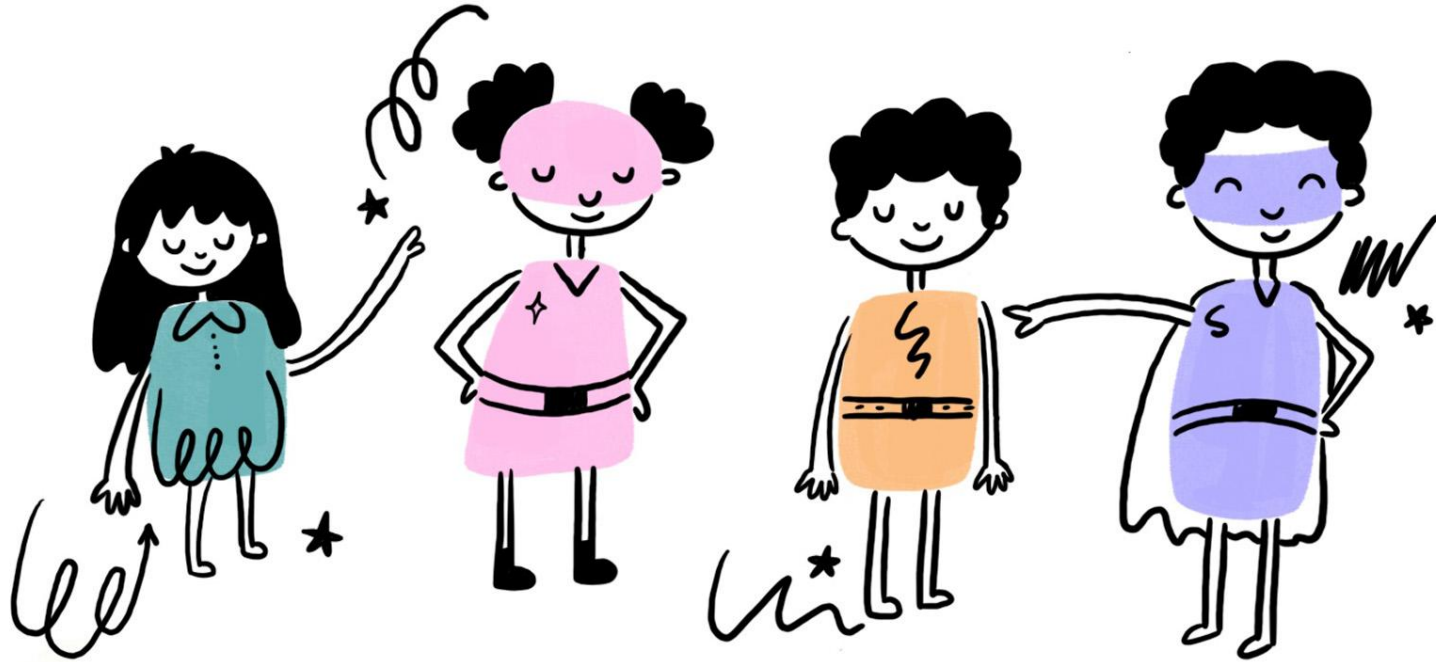

MATURITY AND SPECIALIZATION OF THE DESIGN TEAMS*